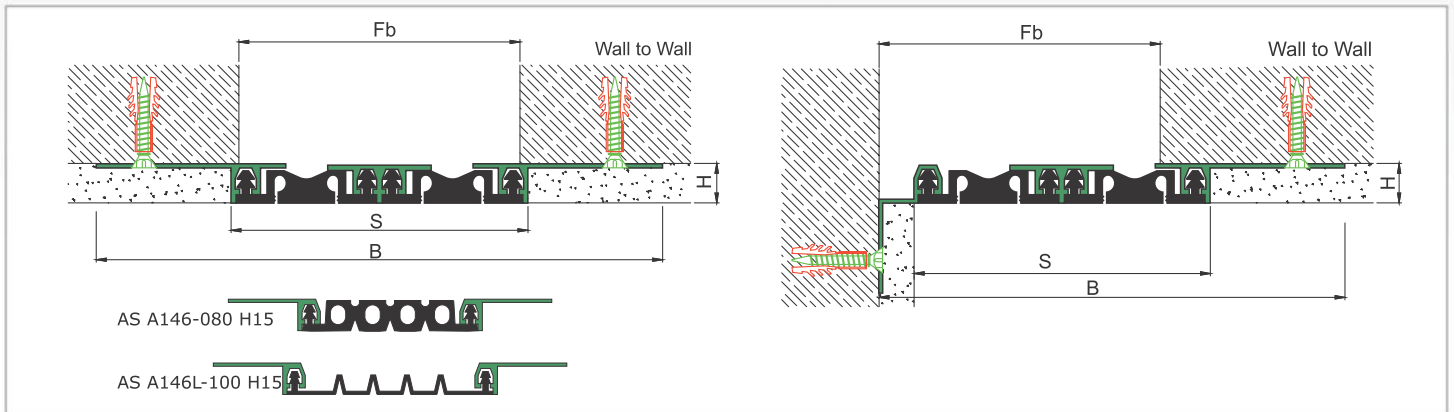

AS A146 profile can be considered as flush mounted type of AS U143 and can easily be installed by means of screws to all types of wall & ceiling. Especially recommended for drywall applications. Push-down elastomeric gasket can be changed without demounting the profile. Profiles up to 80 mm gap are manufactured with single gasket while the wider ones are with double gaskets joined with a connector profile. For some gaps, profile can be applied with floor type AS A246 and this dual application brings in a decorative aspect.

- Application Areas** : Indoor / Wall & Ceiling
- Ideal for** : Shopping Malls, Airports, Residences, Hospitals, Hotels, Commercial & Public Buildings etc.
- Material** : Mill Finish Aluminum (Anodizing optional), TPE Gasket
- Aluminum Alloy** : 6063 AA-USA / EN AW 6063
- Optional Supplies** : Fire Barrier, Waterproof EPDM membrane

* Visuals are representative and the profile configuration may differ depending on the characteristics requested.

GASKET COLORS **BLACK** GREY **BEIGE** Custom Colors available.

LOCATION	MODEL	GAP (Fb) mm	HEIGHT (H) MM	OVERALL WIDTH (B) mm	VISIBLE WIDTH (S) mm	MOVEMENT (W) mm	LOAD CAPACITY	STANDARD LENGTH (mt)
Wall to Wall	AS A146-030	30	15	97	32	± 5	N/A	3
	AS A146-050	50	15	117	52	± 7	N/A	3
	AS A146-065	65	15	132	67	± 8	N/A	3
	AS A146-080	80	15	147	82	± 10	N/A	3
	AS A146-100	100	15	200	104	± 14	N/A	3
	AS A146L-050	50	15	118	54	+16 / -8	N/A	3
	AS A146L-080	80	15	143	79	± 20	N/A	3
	AS A146L-100	100	15	163	100	+30 / -20	N/A	3

Note: Please ask for different sizes

Profil No Profile Number	AS A146L 050	AS A146L 050K
Fb (mm)	50	50
H (mm) yaklaşık approx.	15	15
W± (mm) yaklaşık approx.	+16/-8	+16/-8
Renk Color	Alüminyum: Natürel, Fitiller: Siyah, gri, diğer Aluminum: Natural, Inserts: Black, grey, others	
Malzeme Material	Alüminyum, Termoplastik Kauçuk (gri ve diğer) Aluminum, Thermoplastic Rubber (grey and others)	
Standart Uzunluk Standard Length	3	