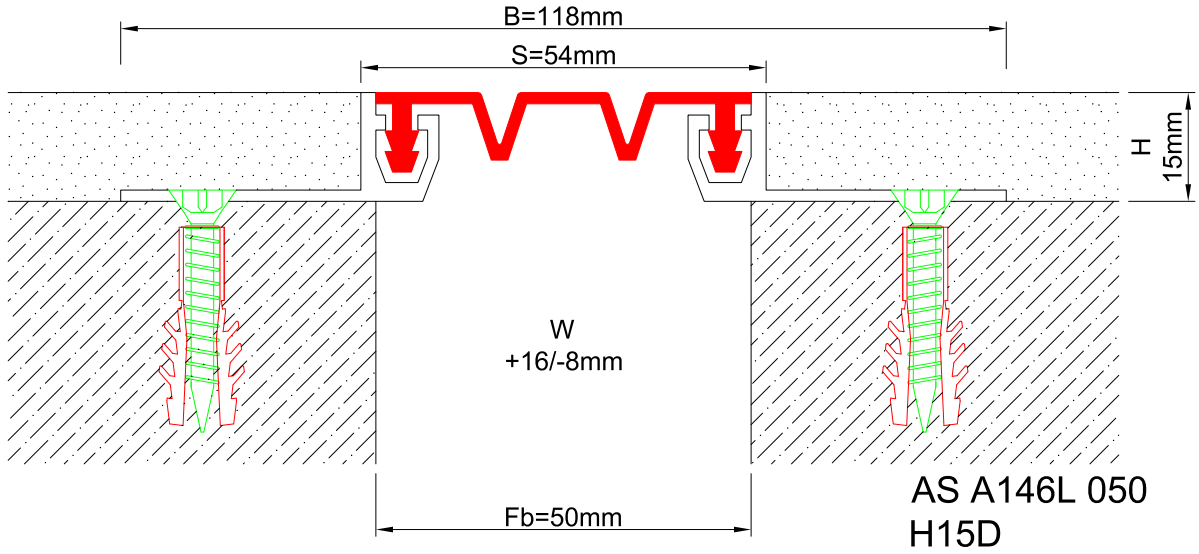

AS A146 profile can be considered as flush mounted type of AS U143 and can easily be installed by means of screws to all types of wall & ceiling. Especially recommended for drywall applications. Push-down elastomeric gasket can be changed without demounting the profile. Profiles up to 80 mm gap are manufactured with single gasket while the wider ones are with double gaskets joined with a connector profile. For some gaps, profile can be applied with floor type AS A246 and this dual application brings in a decorative aspect.

- Application Areas** : Indoor / Wall & Ceiling
- Ideal for** : Shopping Malls, Airports, Residences, Hospitals, Hotels, Commercial & Public Buildings etc.
- Material** : Mill Finish Aluminum (Anodizing optional), TPE Gasket
- Aluminum Alloy** : 6063 AA-USA / EN AW 6063
- Optional Supplies** : Fire Barrier, Waterproof EPDM membrane

* Visuals are representative and the profile configuration may differ depending on the characteristics requested.

GASKET COLORS **BLACK** GREY **BEIGE** Custom Colors available.

LOCATION	MODEL	GAP (Fb) mm	HEIGHT (H) MM	OVERALL WIDTH (B) mm	VISIBLE WIDTH (S) mm	MOVEMENT (W) mm	LOAD CAPACITY	STANDARD LENGTH (mt)
Wall to Wall	AS A146-030	30	15	97	32	± 5	N/A	3
	AS A146-050	50	15	117	52	± 7	N/A	3
	AS A146-065	65	15	132	67	± 8	N/A	3
	AS A146-080	80	15	147	82	± 10	N/A	3
	AS A146-100	100	15	200	104	± 14	N/A	3
	AS A146L-050	50	15	118	54	+16 / -8	N/A	3
	AS A146L-080	80	15	143	79	± 20	N/A	3
	AS A146L-100	100	15	163	100	+30 / -20	N/A	3

Note: Please ask for different sizes

Profil No Profile Number	AS A146L 050	AS A146L 050K
Fb (mm)	50	50
H (mm) yaklaşık approx.	15	15
W± (mm) yaklaşık approx.	+16/-8	+16/-8
Renk Color	Alüminyum: Natürel, Fitiller: Siyah, gri, diğer Aluminum: Natural, Inserts: Black, grey, others	
Malzeme Material	Alüminyum, Termoplastik Kauçuk (gri ve diğer) Aluminum, Thermoplastic Rubber (grey and others)	
Standart Uzunluk Standard Length	3	