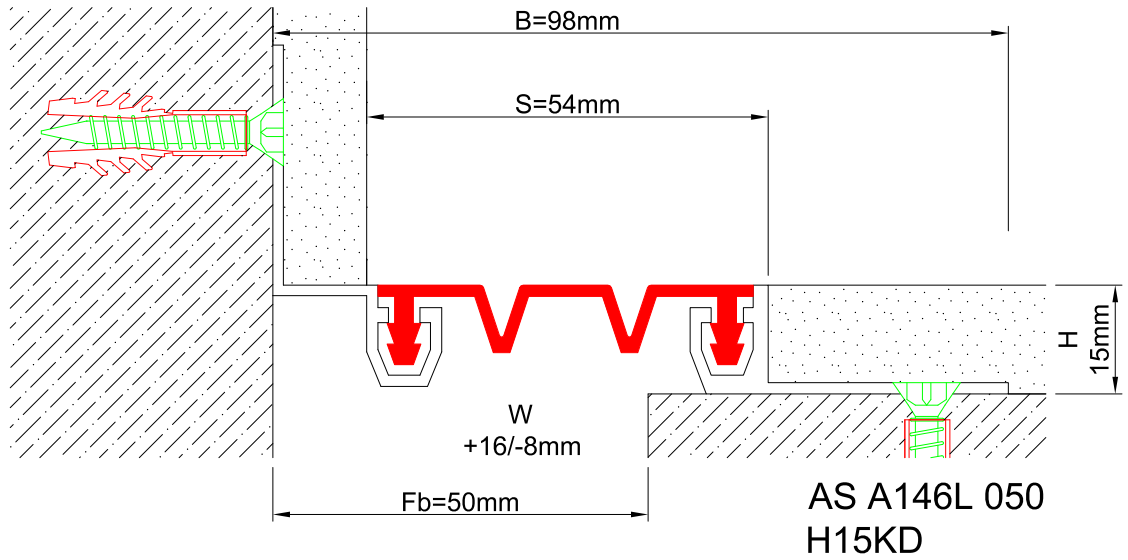

AS A146 profile can be considered as flush mounted type of AS U143 and can easily be installed by means of screws to all types of wall & ceiling. Especially recommended for drywall applications. Push-down elastomeric gasket can be changed without demounting the profile. Profiles up to 80 mm gap are manufactured with single gasket while the wider ones are with double gaskets joined with a connector profile. For some gaps, profile can be applied with floor type AS A246 and this dual application brings in a decorative aspect.

- Application Areas** : Indoor / Wall & Ceiling
- Ideal for** : Shopping Malls, Airports, Residences, Hospitals, Hotels, Commercial & Public Buildings etc.
- Material** : Mill Finish Aluminum (Anodizing optional), TPE Gasket
- Aluminum Alloy** : 6063 AA-USA / EN AW 6063
- Optional Supplies** : Fire Barrier, Waterproof EPDM membrane

* Visuals are representative and the profile configuration may differ depending on the characteristics requested.

GASKET COLORS **BLACK** GREY **BEIGE** Custom Colors available.

LOCATION	MODEL	GAP (Fb) mm	HEIGHT (H) MM	OVERALL WIDTH (B) mm	VISIBLE WIDTH (S) mm	MOVEMENT (W) mm	LOAD CAPACITY	STANDARD LENGTH (mt)
Wall to Wall	AS A146-030	30	15	97	32	± 5	N/A	3
	AS A146-050	50	15	117	52	± 7	N/A	3
	AS A146-065	65	15	132	67	± 8	N/A	3
	AS A146-080	80	15	147	82	± 10	N/A	3
	AS A146-100	100	15	200	104	± 14	N/A	3
	AS A146L-050	50	15	118	54	+16 / -8	N/A	3
	AS A146L-080	80	15	143	79	± 20	N/A	3
	AS A146L-100	100	15	163	100	+30 / -20	N/A	3

Note: Please ask for different sizes

Profil No Profile Number	AS A146L 050	AS A146L 050K
Fb (mm)	50	50
H (mm) yaklaşık approx.	15	15
W± (mm) yaklaşık approx.	+16/-8	+16/-8
Renk Color	Alüminyum: Natürel, Fitiller: Siyah, gri, diğer Aluminum: Natural, Inserts: Black, grey, others	
Malzeme Material	Alüminyum, Termoplastik Kauçuk (gri ve diğer) Aluminum, Thermoplastic Rubber (grey and others)	
Standart Uzunluk Standard Length	3	